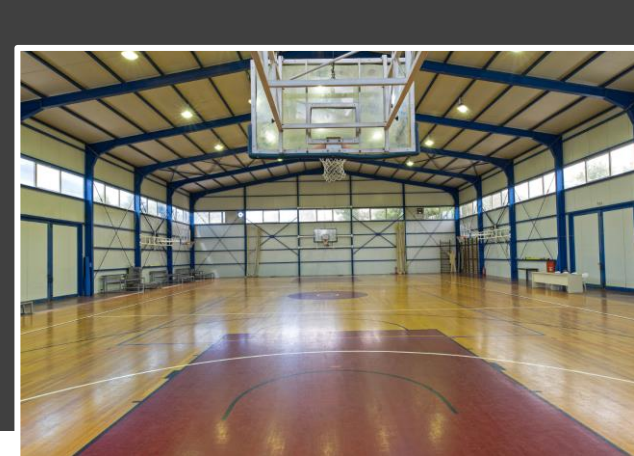

www.sportcamp.gr

Contemporary sports
indoor & outdoor
facilities

Accommodation
in modern
fully equipped dorms
and log houses

Fully specialized
and experienced
staff